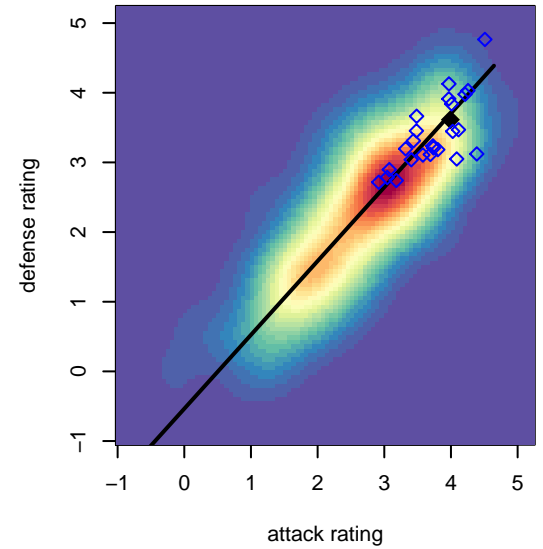

West Coast FC B01

Mission Viejo, CAS
 B01 total strength=1897
 attack=54.12 defense=37.09
 fall league = SCDL FI1 U16
 notes= Armour 2016

alt names used:
 WEST COAST FC ARMOUR (CAS)
 West Coast FC B01 Armour
 WEST COAST FC ARMOUR (CAS)
 West Coast FC B01 Armour
 WEST COAST FC ARMOUR (CAS)

Venues played:
 2016 Surf Cup Super Black U16
 2016 FWRL CAS B01
 2016 SCDL FI1 U16
 2016 Surf College Showcase Super Black U16
 2016 Manchester City Cup Gold U16

**attack and defense variance (black dot)
relative to other teams
and top 10 in region**

**attack and defense rating
relative to others at age
and all opponents in last 13 months**

**attack and defense rating
relative to others at age
and all opponents in last 13 months**

Performance relative to 13 month average

Performance relative to 13 month average

Distribution of opponents
 Red = Lose zone, Blue = Win zone, Green = Even
 Black line separates win/lose zones

lot. A=Neither has attack advantage, B=Opponent has both attack and defense advantage, C=Opponent has both attack and defense disadvantage, D=Both have