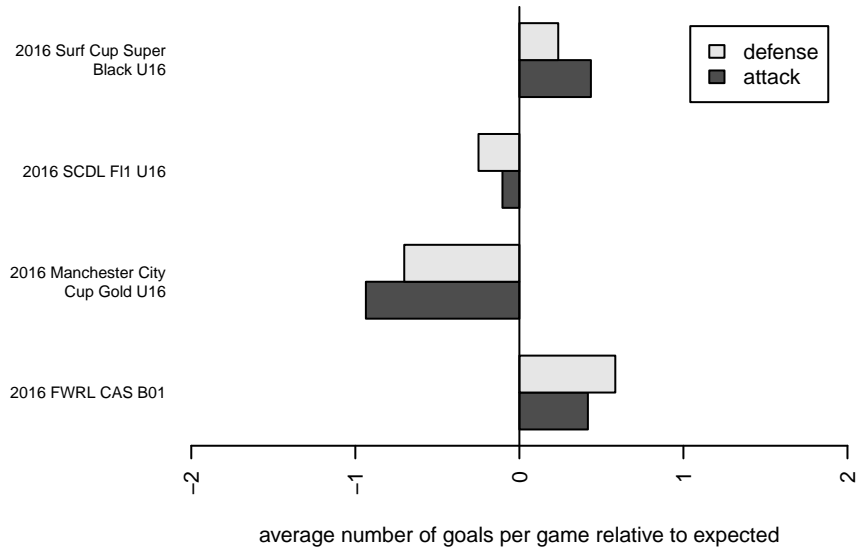

West Coast FC B01

Mission Viejo, CAS
 B01 total strength=1897
 attack=54.12 defense=37.09
 fall league = SCDL FI1 U16
 notes= Armour 2016

alt names used:
 WEST COAST FC ARMOUR (CAS)
 West Coast FC B01 Armour
 WEST COAST FC ARMOUR (CAS)
 West Coast FC B01 Armour
 WEST COAST FC ARMOUR (CAS)

Venues played:
 2016 Surf Cup Super Black U16
 2016 FWRL CAS B01
 2016 SCDL FI1 U16
 2016 Surf College Showcase Super Black U16
 2016 Manchester City Cup Gold U16

**attack and defense variance (black dot)
relative to other teams
and top 10 in region**

**attack and defense rating
relative to others at age
and all opponents in last 13 months**

**attack and defense rating
relative to others at age
and all opponents in last 13 months**

Performance relative to 13 month average

Performance relative to 13 month average

Distribution of opponents
 Red = Lose zone, Blue = Win zone, Green = Even
 Black line separates win/lose zones

lot. A=Neither has attack advantage, B=Opponent has both attack and defense advantage, C=Opponent has both attack and defense disadvantage, D=Both have