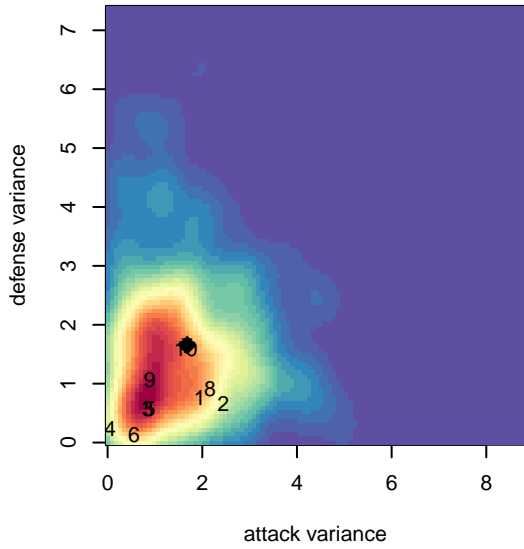

West Coast FC B01

Mission Viejo, CAS
 B01 total strength=1897
 attack=54.12 defense=37.09
 fall league = SCDL FI1 U16
 notes= Armour 2016

alt names used:
 WEST COAST FC ARMOUR (CAS)
 West Coast FC B01 Armour
 WEST COAST FC ARMOUR (CAS)
 West Coast FC B01 Armour
 WEST COAST FC ARMOUR (CAS)

Venues played:
 2016 Surf Cup Super Black U16
 2016 FWRL CAS B01
 2016 SCDL FI1 U16
 2016 Surf College Showcase Super Black U16
 2016 Manchester City Cup Gold U16

**attack and defense variance (black dot)
relative to other teams
and top 10 in region**

Performance relative to 13 month average

Distribution of opponents
 Red = Lose zone, Blue = Win zone, Green = Even
 Black line separates win/lose zones

lot. A=Neither has attack advantage, B=Opponent has both attack and defense advantage, C=Opponent has both attack and defense disadvantage, D=Both have