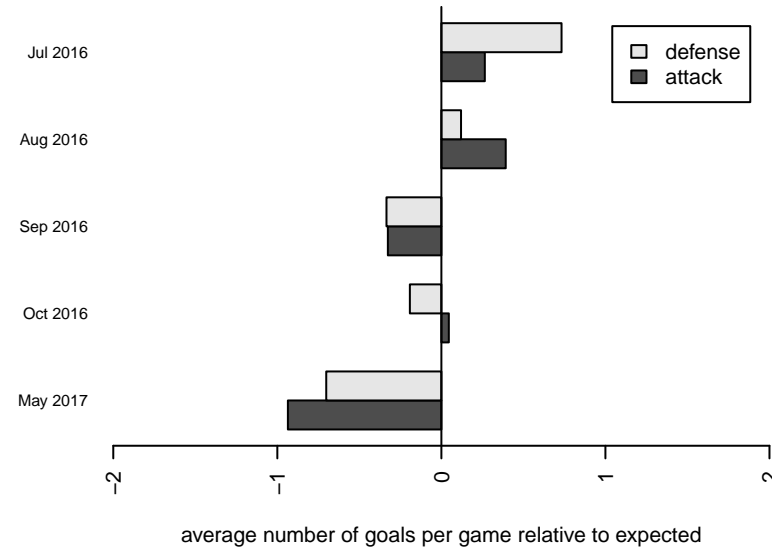

Venues played:
 2016 Surf Cup Super Black U16
 2016 FWRL CAS B01
 2016 SCDL FI1 U16
 2016 Surf College Showcase Super Black U16
 2016 Manchester City Cup Gold U16

**attack and defense variance (black dot)
relative to other teams
and top 10 in region**

**attack and defense rating
relative to others at age
and all opponents in last 13 months**

**attack and defense rating
relative to others at age
and all opponents in last 13 months**

Performance relative to 13 month average

Performance relative to 13 month average

Distribution of opponents
 Red = Lose zone, Blue = Win zone, Green = Even
 Black line separates win/lose zones

lot. A=Neither has attack advantage, B=Opponent has both attack and defense advantage, C=Opponent has both attack and defense disadvantage, D=Both have