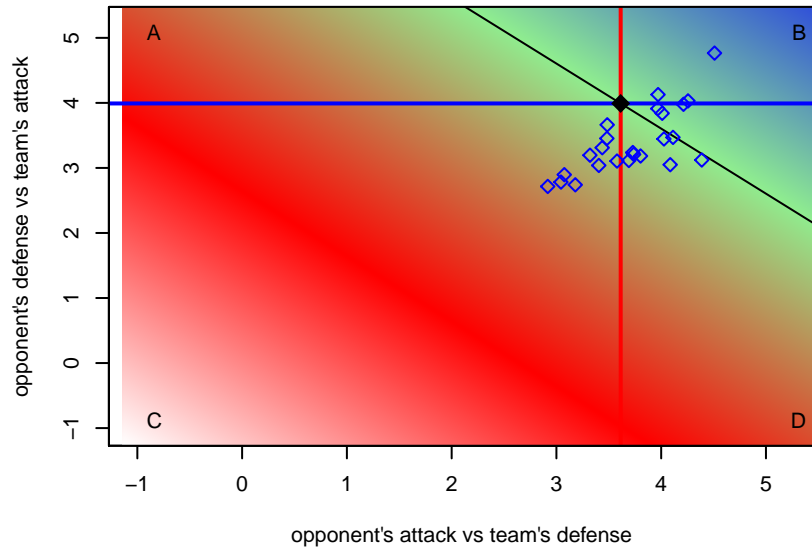

Venues played:
 2016 Surf Cup Super Black U16
 2016 FWRL CAS B01
 2016 SCDL FI1 U16
 2016 Surf College Showcase Super Black U16
 2016 Manchester City Cup Gold U16

**attack and defense variance (black dot)
relative to other teams
and top 10 in region**

**attack and defense rating
relative to others at age
and all opponents in last 13 months**

**attack and defense rating
relative to others at age
and all opponents in last 13 months**

Performance relative to 13 month average

Performance relative to 13 month average

Distribution of opponents
 Red = Lose zone, Blue = Win zone, Green = Even
 Black line separates win/lose zones

lot. A=Neither has attack advantage, B=Opponent has both attack and defense advantage, C=Opponent has both attack and defense disadvantage, D=Both have