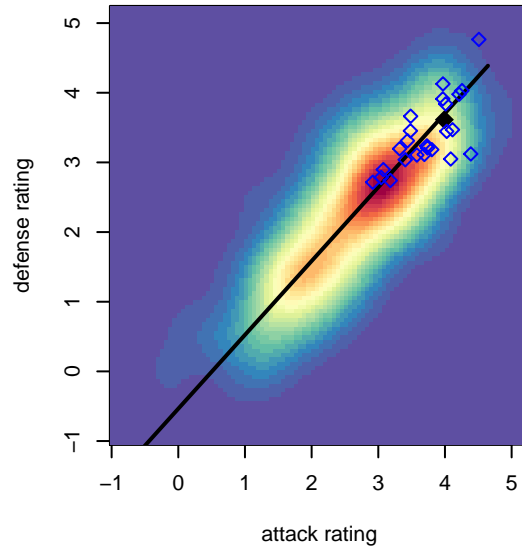

West Coast FC B01

Mission Viejo, CAS
 B01 total strength=1897
 attack=54.12 defense=37.09
 fall league = SCDL FI1 U16
 notes= Armour 2016

alt names used:
 WEST COAST FC ARMOUR (CAS)
 West Coast FC B01 Armour
 WEST COAST FC ARMOUR (CAS)
 West Coast FC B01 Armour
 WEST COAST FC ARMOUR (CAS)

Venues played:
 2016 Surf Cup Super Black U16
 2016 FWRL CAS B01
 2016 SCDL FI1 U16
 2016 Surf College Showcase Super Black U16
 2016 Manchester City Cup Gold U16

**attack and defense variance (black dot)
relative to other teams
and top 10 in region**

**attack and defense rating
relative to others at age
and all opponents in last 13 months**

**attack and defense rating
relative to others at age
and all opponents in last 13 months**

Performance relative to 13 month average

Performance relative to 13 month average

Distribution of opponents
 Red = Lose zone, Blue = Win zone, Green = Even
 Black line separates win/lose zones

lot. A=Neither has attack advantage, B=Opponent has both attack and defense advantage, C=Opponent has both attack and defense disadvantage, D=Both have