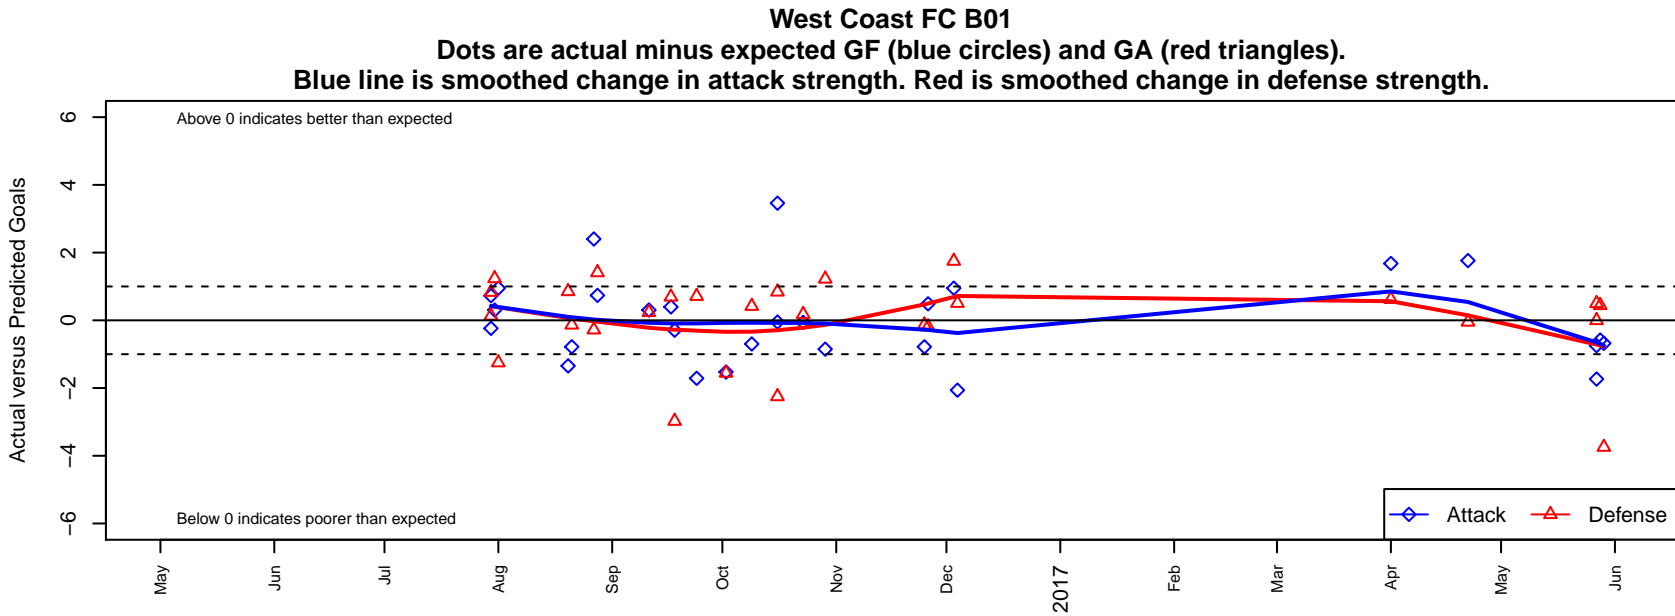

West Coast FC B01

Mission Viejo, CAS
 B01 total strength=1897
 attack=54.12 defense=37.09
 fall league = SCDL FI1 U16
 notes= Armour 2016

alt names used:
 WEST COAST FC ARMOUR (CAS)
 West Coast FC B01 Armour
 WEST COAST FC ARMOUR (CAS)
 West Coast FC B01 Armour
 WEST COAST FC ARMOUR (CAS)

Venues played:
 2016 Surf Cup Super Black U16
 2016 FWRL CAS B01
 2016 SCDL FI1 U16
 2016 Surf College Showcase Super Black U16
 2016 Manchester City Cup Gold U16

**attack and defense variance (black dot)
relative to other teams
and top 10 in region**

**attack and defense rating
relative to others at age
and all opponents in last 13 months**

**attack and defense rating
relative to others at age
and all opponents in last 13 months**

Performance relative to 13 month average

Performance relative to 13 month average

Distribution of opponents
 Red = Lose zone, Blue = Win zone, Green = Even
 Black line separates win/lose zones

lot. A=Neither has attack advantage, B=Opponent has both attack and defense advantage, C=Opponent has both attack and defense disadvantage, D=Both have